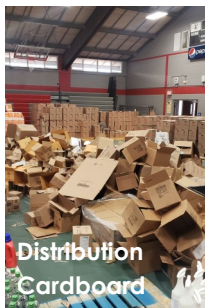

Lapwai Contacts: Jon Van Woerkom . (208) 791-3965 or Linda Nemeth . lindan@nezperce.org

Exciting end to 2020 ! — in December we loaded and sent off our second shipment of cardboard to the mill in Oregon! Even more than our first load— 44,714 lbs. of cardboard!! Thank you all for your recycling efforts! That is 22 tons that did not go to the landfill and a savings of \$1,094 in tipping fees! This is what we have been working toward, regular shipments of recyclable materials to markets to be made into new products.

Distribution Cardboard

Loaded up & headed to shop

So much cardboard! No room at the shop!

Piling it up!

Putting wire on a new bale!

Piles and piles of bales!

First layer of bales loaded!

Way to go, Nez Perce Tribe!